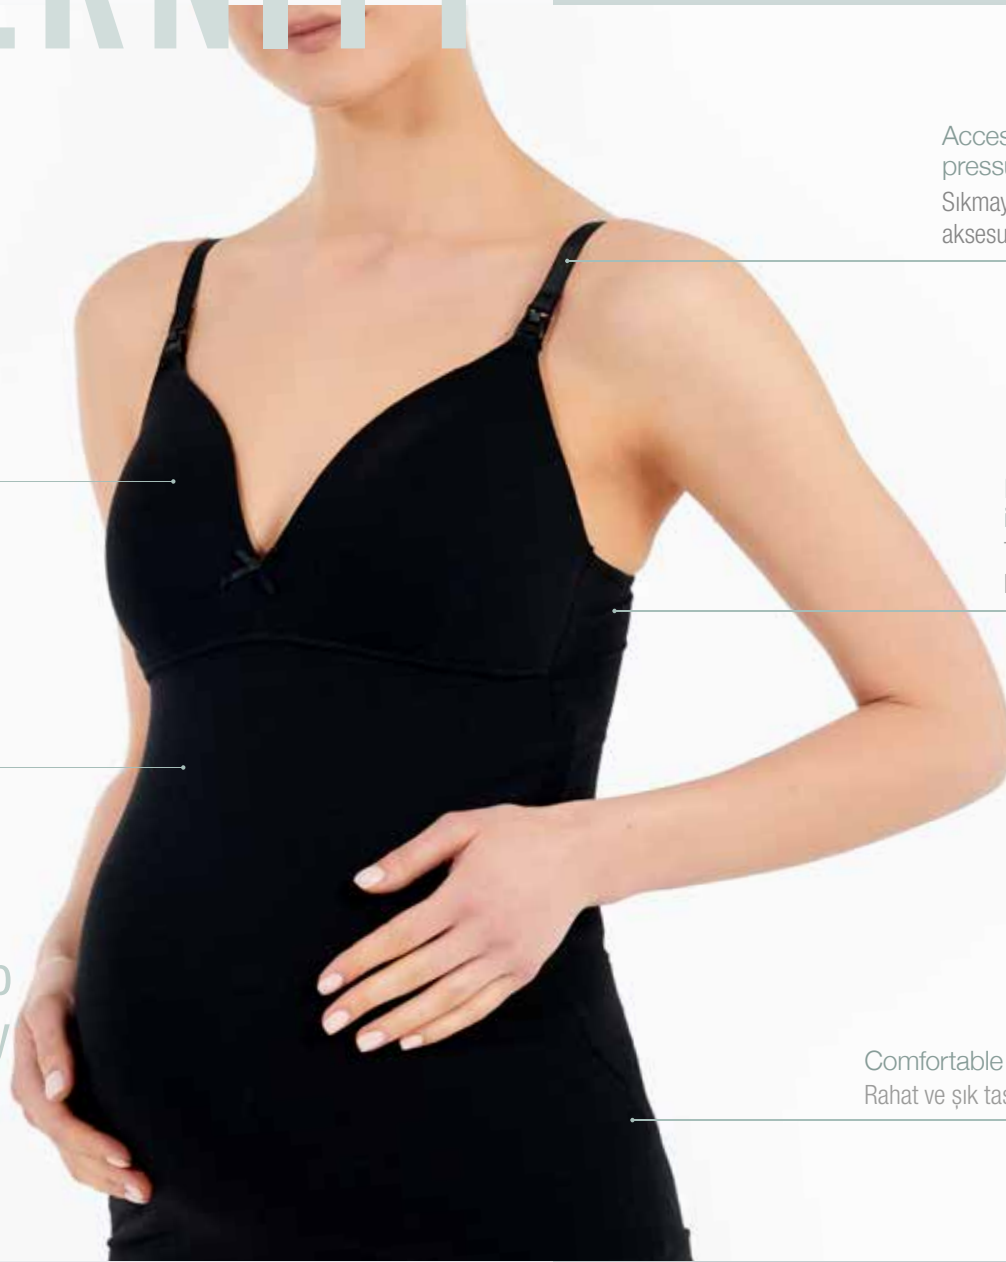

MATERNITY

4 way stretch fabrics
4 yöne esneyen kumaş

Organic fabrics
Organik kumaşlar

For you to feel the
comfort you're used to
during your pregnancy

Sizin rahatınız, bebeğinizin
sağlığı için tasarlandı

Accessories that do not
pressurize or cause discomfort
Sıkmayan, rahatsızlık vermeyen
aksesuarlar

Ink-transfer labels that do not
irritate the skin
Teninizi rahatsız etmeyen özel kalitede
baskı etiket

Comfortable and elegant design
Rahat ve şık tasarım