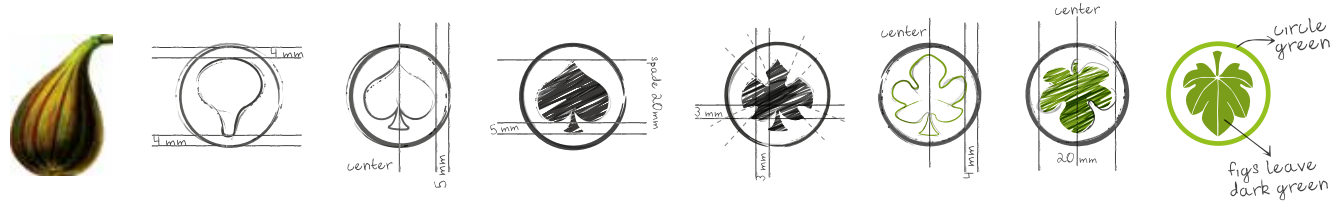

Fig leaf, covering nudity since the very beginning of history, has been selected as the emblem of Blackspade products. The history of the fig leaf is based on the need of Adam and Eve to cover their nudities, after having tasted the forbidden fruit in the Garden of Eden.

*As being inspired by this very first underwear, we offer exceptional comfort at every moment of your life.
The fabrics used today in Blackspade products are just as natural, but far more pleasant to wear.*

Blackspade was born in the Aegean Area, an earthly paradise where fig symbolizes plenitude and cotton symbolizes the source of naturalness, where both are harmonized by the same breezes.

Our designs, essentially focused on perfect fit, comfort and health are suitable for different climatic conditions and lifestyles, distinguish themselves at a single glance by the special fig leaf emblem.

Hoping that your choice will make you happy...

Yaşamınızın her anında size konforu ve rahatlığı hissettiren Blackspade ürünlerinin simgesi olarak seçtiğimiz incir yaprağı, tarihin başlangıcından bu yana giyimi, en yalın ve en etkili görsellikle öne çıkaran sembol olmuştur.

Mitolojide incir yaprağının öyküsü, cennet bahçesinde yasak elmayı tadan Adem ve Havva'nın giyinme ihtiyacı hissetmesine kadar uzanır. Seçtikleri bu ilk giysi, aynı zamanda Adem ve Havva'nın yeryüzüne inerken yanlarında getirdikleri yegane eşyaları olmuştur.

O ilk andan itibaren insanoğlu için giyimin vazgeçilmezliğini ifade eden incir yaprağı, doğal ve saf dokunuşun kaynağı pamuğun aynı meltem esintileriyle harmanlandığı yeryüzü cenneti Ege'de Blackspade ürünleri ile hayat buluyor.

Teninizle kusursuz uyum sağlayacak, farklı iklim koşulları ve yaşam alışkanlıklarına uygun, konfor ve sağlık odaklı tasarımlarımızı, özel incir yaprağı logosuyla bir bakışta tanıyacağınız zengin Blackspade koleksiyonlarında beğeninize sunuyoruz.

Tercihinizden mutlu olmanız dileğiyle...